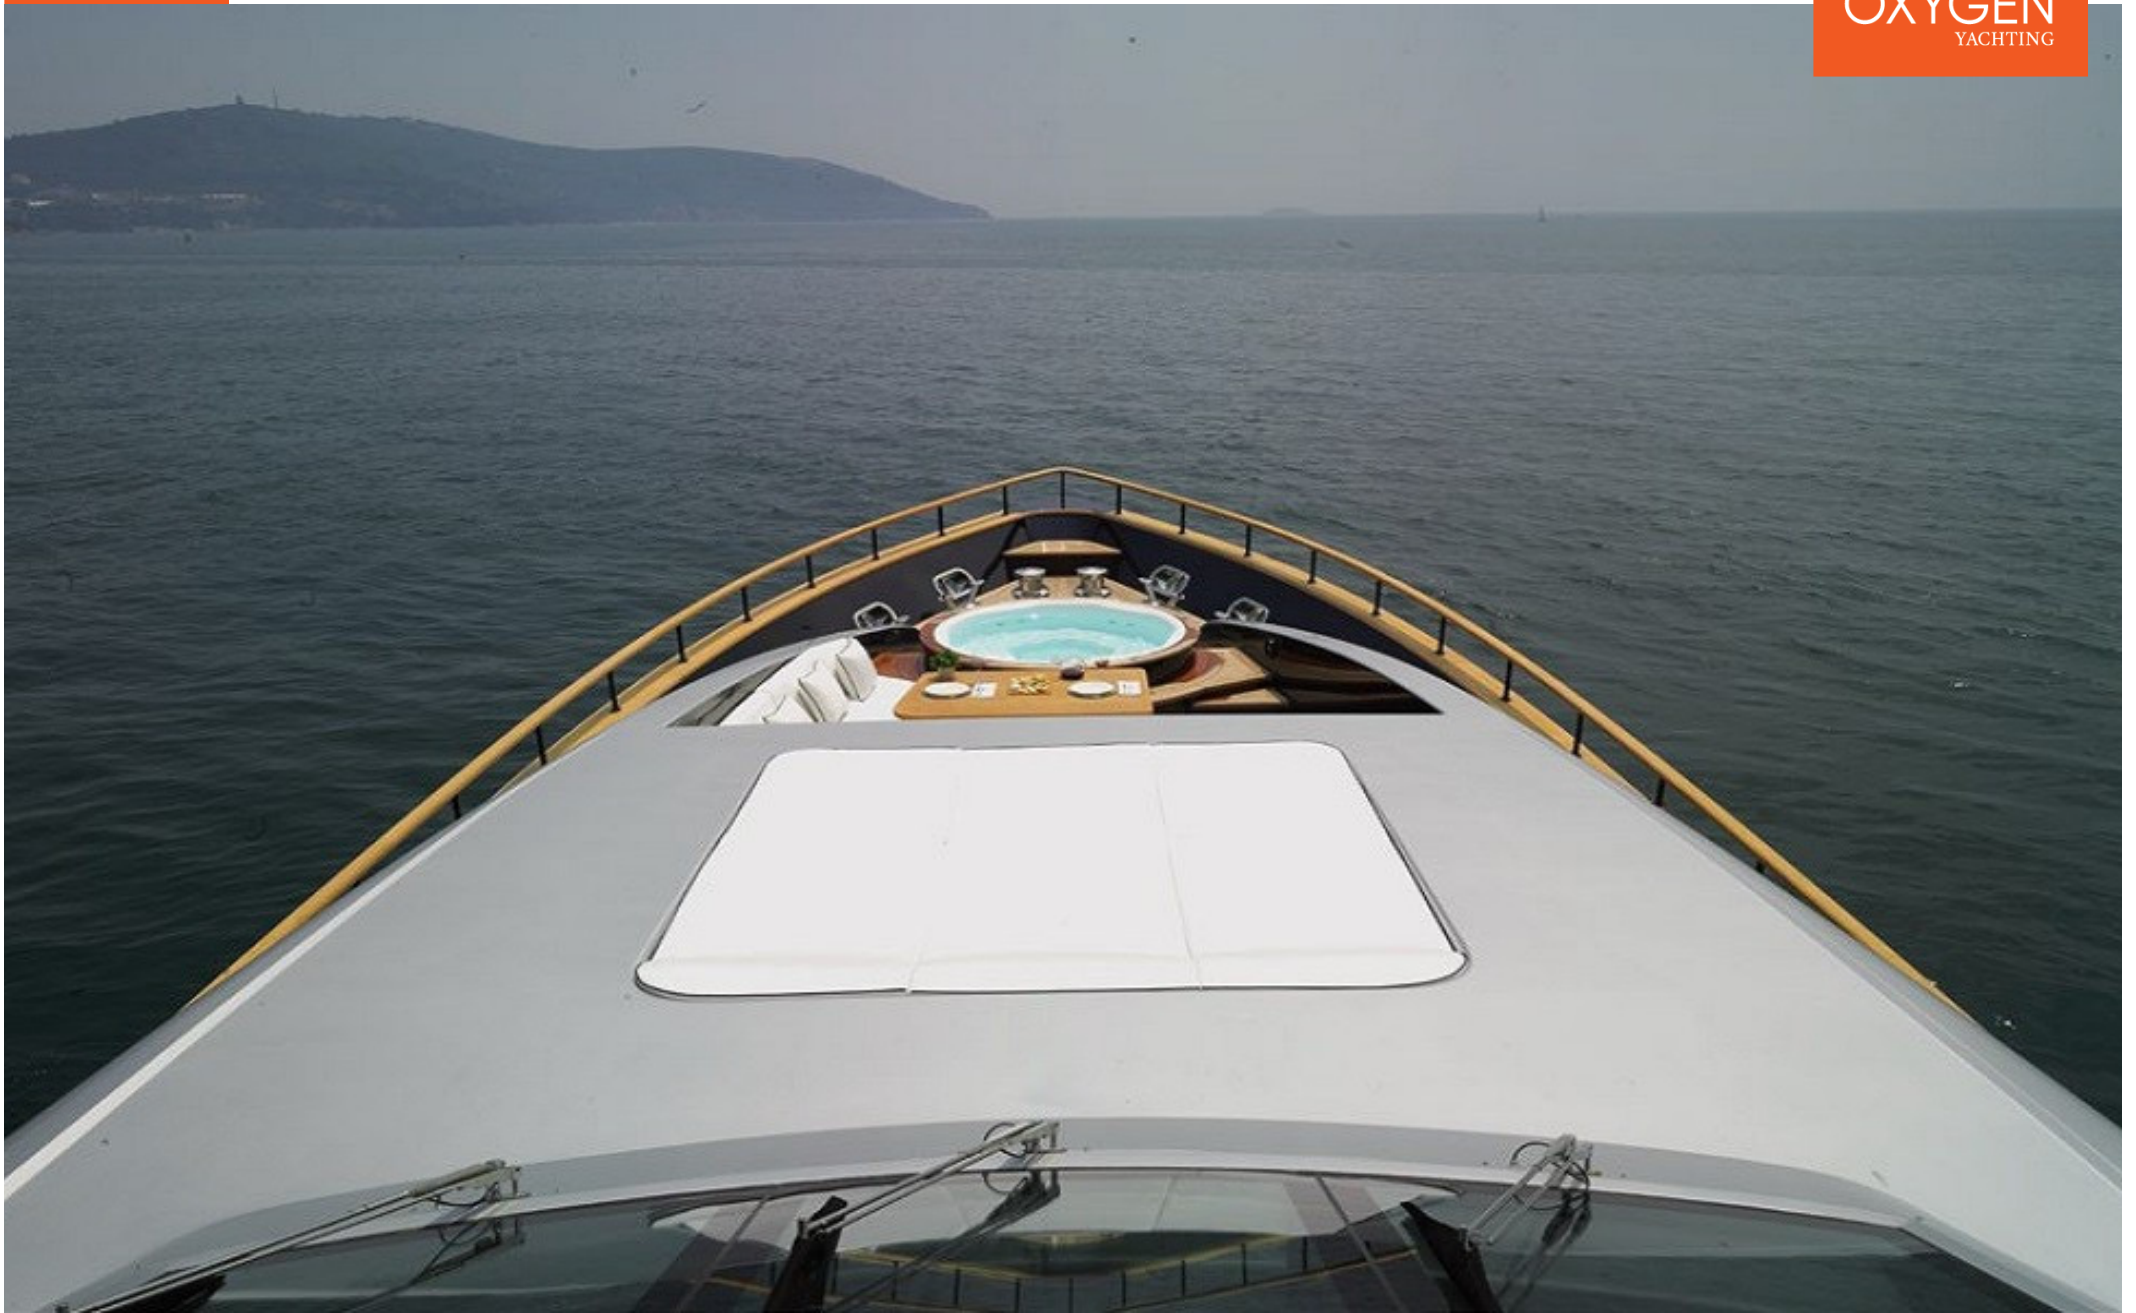

### ACCOMODATION

Guests: 10

Cabins: 5 | 1 Master – 2 VIP – 1 Double – 1 Twin

Crew: 6 | Captain – 2 Skippers – 1 Housekeeper – 1 Masseur –  
1 Waitress

EXTERIOR

MOTOR YACHT | 38m | 2015

MOTOR YACHT | 38m | 2015